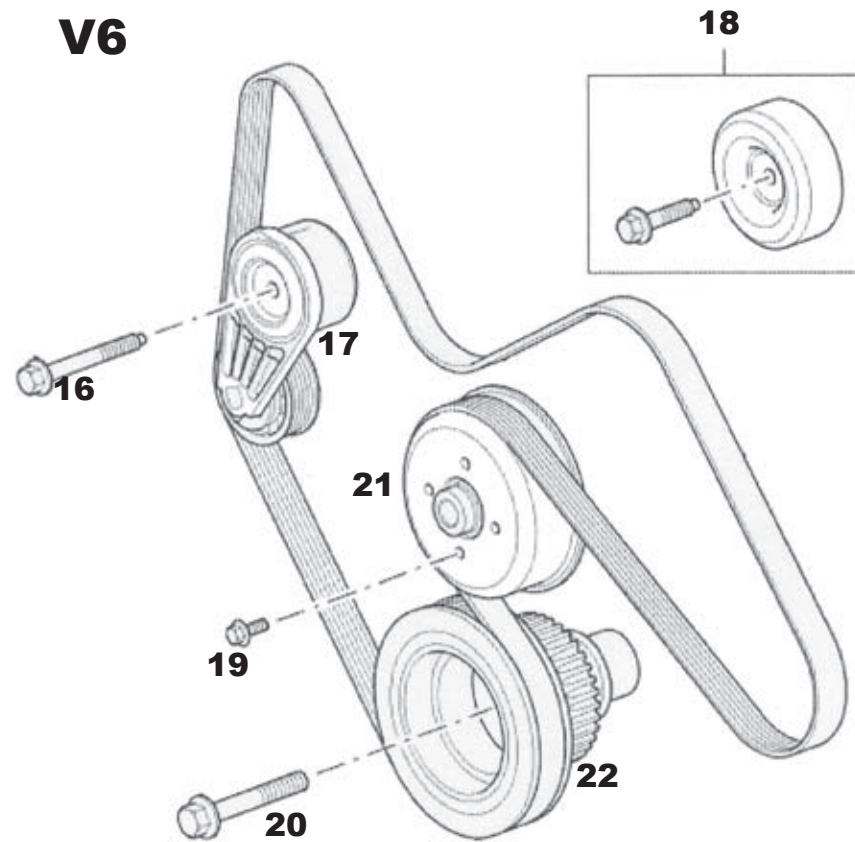

Pulleys

V8

- (1) Bolt: 4548047
- (2) Bolt: 1052945
- (3) Bolt: 4664619
- (4) Bolt: LR005770
- (5) Bracket: LR006467
- (6) Pulley, Smooth: PQR500350
- (7) Collet: 4677859
- (8) Bolt: 4677860
- (9) Main Pulley: 4677858
- (10) Pulley, Water Pump: 4359078

V6

- (11) Bracket: PQS500480
- (12) Bolt: PQM500030
- (13) Bolt: FS108167
- (14) Tensioner: PQG500220
- (15) Pulley: PQS500530
- (16) Bolt: FB110147
- (17) Tensioner: PQG500200
- (18) Pulley, Smooth: LR000737
- (19) Bolt: FS108127L
- (20) Bolt: LR007599
- (21) Pulley, Water Pump: PQR500021
- (22) Pulley, Crankshaft: 4537664