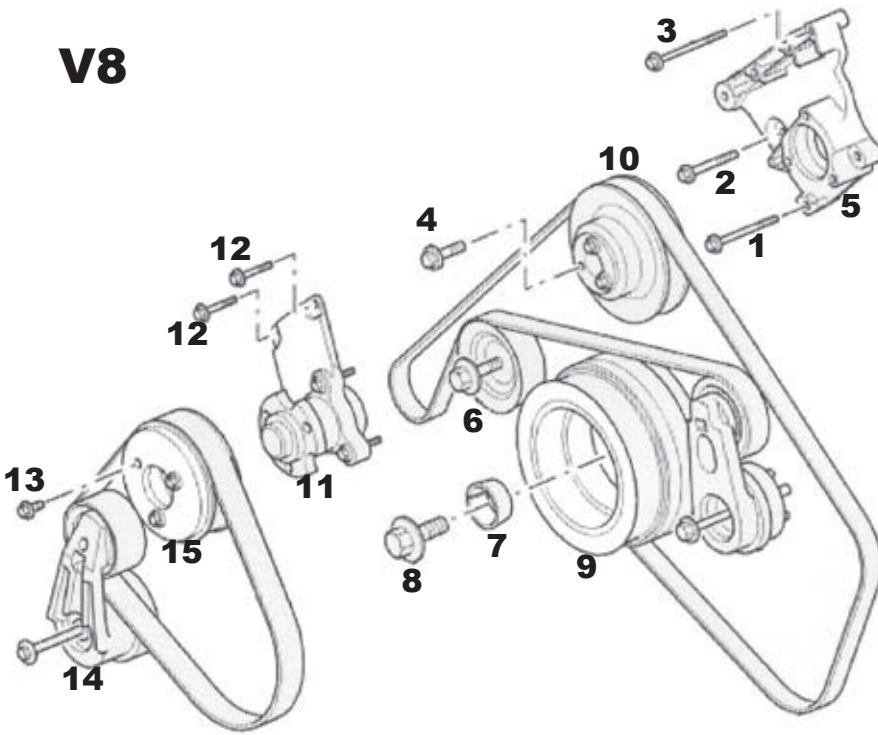

Pulleys

V8

- (1) Bolt: 4548047
- (2) Bolt: 1052945
- (3) Bolt: 4664619
- (4) Bolt: LR005770
- (5) Bracket: LR006467
- (6) Pulley, Smooth: PQR500350
- (7) Collet: 4677859
- (8) Bolt: 4677860
- (9) Main Pulley: 4677858
- (10) Pulley, Water Pump: 4359078

V6

- (11) Bracket: PQS500480
- (12) Bolt: PQM500030
- (13) Bolt: FS108167
- (14) Tensioner: PQG500220
- (15) Pulley: PQS500530
- (16) Bolt: FB110147
- (17) Tensioner: PQG500200
- (18) Pulley, Smooth: LR000737
- (19) Bolt: FS108127L
- (20) Bolt: LR007599
- (21) Pulley, Water Pump: PQR500021
- (22) Pulley, Crankshaft: 4537664