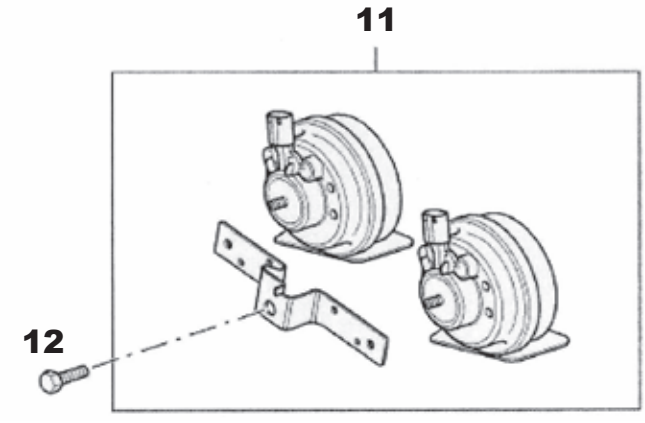

**AJ V8  
2006-2008  
All Vin Codes**

- (1) Bolt, Alternator Bracket: FB108077
- (2) Bolt, Alternator: FB110151L
- (3) Alternator: YLE500390
- (4) Bracket, Alternator: YLE500270
- (5) Bolt, Alarm Bracket: FS106166
- (6) Nut, Alarm: 1708413
- (7) Nut, Alarm Bracket: YZN000010
- (8) Bracket, Alarm: YWU000040
- (9) Cover, Alarm: YWR000010
- (10) Alarm Unit: YWG000030
- (11) Horn Assembly: YEB000021
- (12) Bolt, Horn Assembly: FS108167PL
- (13) Alternator: YLE000040
- (14) Ring: YKW000010
- (15) Pulley, Alternator: PQR000040
- (16) Bolt, Alternator: YYP000150
- (17) Nut, Alternator: LR003818