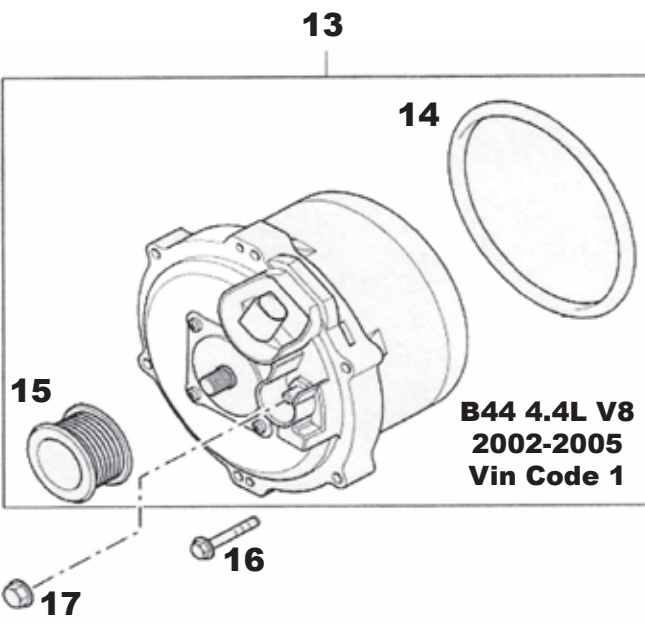

**AJ V8  
2006-2008  
All Vin Codes**

- (1) Bolt, Alternator Bracket: FB108077
- (2) Bolt, Alternator: FB110151L
- (3) Alternator: YLE500390
- (4) Bracket, Alternator: YLE500270
- (5) Bolt, Alarm Bracket: FS106166
- (6) Nut, Alarm: 1708413
- (7) Nut, Alarm Bracket: YZN000010
- (8) Bracket, Alarm: YWU000040
- (9) Cover, Alarm: YWR000010
- (10) Alarm Unit: YWG000030
- (11) Horn Assembly: YEB000021
- (12) Bolt, Horn Assembly: FS108167PL
- (13) Alternator: YLE000040
- (14) Ring: YKW000010
- (15) Pulley, Alternator: PQR000040
- (16) Bolt, Alternator: YYP000150
- (17) Nut, Alternator: LR003818