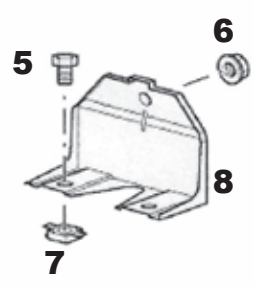

**AJ V8  
2006-2008  
All Vin Codes**

- (1) Bolt, Alternator Bracket: FB108077
- (2) Bolt, Alternator: FB110151L
- (3) Alternator: YLE500390
- (4) Bracket, Alternator: YLE500270
- (5) Bolt, Alarm Bracket: FS106166
- (6) Nut, Alarm: 1708413
- (7) Nut, Alarm Bracket: YZN000010
- (8) Bracket, Alarm: YWU000040
- (9) Cover, Alarm: YWR000010
- (10) Alarm Unit: YWG000030
- (11) Horn Assembly: YEB000021
- (12) Bolt, Horn Assembly: FS108167PL
- (13) Alternator: YLE000040
- (14) Ring: YKW000010
- (15) Pulley, Alternator: PQR000040
- (16) Bolt, Alternator: YYP000150
- (17) Nut, Alternator: LR003818