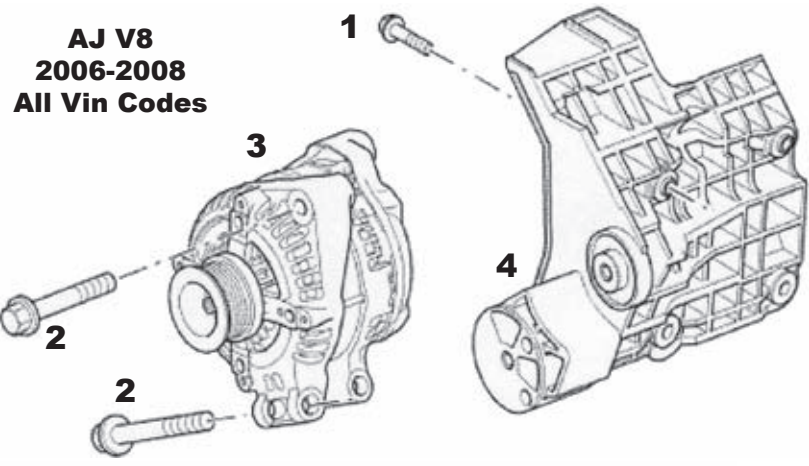

**AJ V8  
2006-2008  
All Vin Codes**

- (1) Bolt, Alternator Bracket: FB108077
- (2) Bolt, Alternator: FB110151L
- (3) Alternator: YLE500390
- (4) Bracket, Alternator: YLE500270
- (5) Bolt, Alarm Bracket: FS106166
- (6) Nut, Alarm: 1708413
- (7) Nut, Alarm Bracket: YZN000010
- (8) Bracket, Alarm: YWU000040
- (9) Cover, Alarm: YWR000010
- (10) Alarm Unit: YWG000030
- (11) Horn Assembly: YEB000021
- (12) Bolt, Horn Assembly: FS108167PL
- (13) Alternator: YLE000040
- (14) Ring: YKW000010
- (15) Pulley, Alternator: PQR000040
- (16) Bolt, Alternator: YYP000150
- (17) Nut, Alternator: LR003818