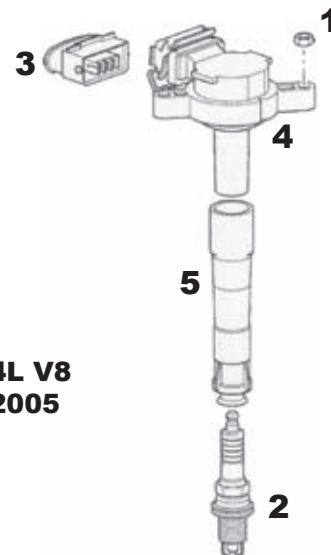

**B44 4.4L V8
 2002-2005**

- (1) Screw: WYP100210L
- (2) Heat Shield: NFA000010
- (3) Bolt: NAZ000010
- (4) Starter Motor: NAD000030

**All AJ Engines
 2006-2008**

- (1) Screw: DYP500200
- (2) Bolt, Upper: YYP500050
- (3) Bolt, Lower: FS110207L
- (4) Starter Motor: NAD500240
- (5) Solenoid Kit: LR005974
- (6) Heat Shield: NFA500070
- (7) Bracket: ABU760950

**All AJ Engines
 2006-2008**

- (1) Bolt: 4363582
- (2) Spark Plug: '06 4550157
'07-'08 LR005253
- (3) Coil Assembly: 4744015
- (4) Capacitor Assembly: VIN 5 LR004160
VIN 3 LR005578

**B44 4.4L V8
 2002-2005**

- (1) Nut: LR008340
- (2) Spark Plug: NLP000030
- (3) Connector: YPE000130
- (4) Coil Assembly: NEC000040
- (5) Connector Boot: LDR000410