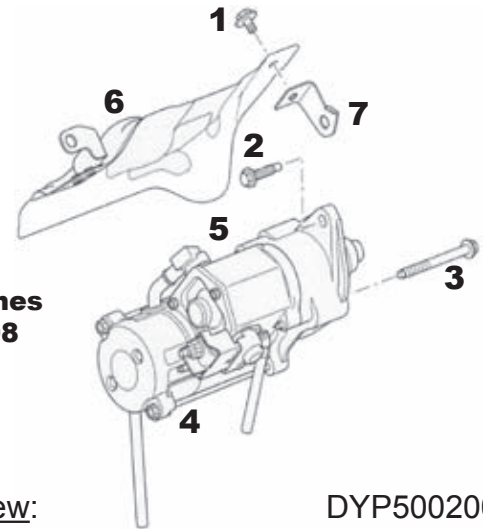

**B44 4.4L V8
 2002-2005**

- (1) Screw: WYP100210L
- (2) Heat Shield: NFA000010
- (3) Bolt: NAZ000010
- (4) Starter Motor: NAD000030

**All AJ Engines
 2006-2008**

- (1) Screw: DYP500200
- (2) Bolt, Upper: YYP500050
- (3) Bolt, Lower: FS110207L
- (4) Starter Motor: NAD500240
- (5) Solenoid Kit: LR005974
- (6) Heat Shield: NFA500070
- (7) Bracket: ABU760950

**All AJ Engines
 2006-2008**

- (1) Bolt: 4363582
- (2) Spark Plug: '06 4550157
'07-'08 LR005253
- (3) Coil Assembly: 4744015
- (4) Capacitor Assembly: VIN 5 LR004160
VIN 3 LR005578

**B44 4.4L V8
 2002-2005**

- (1) Nut: LR008340
- (2) Spark Plug: NLP000030
- (3) Connector: YPE000130
- (4) Coil Assembly: NEC000040
- (5) Connector Boot: LDR000410