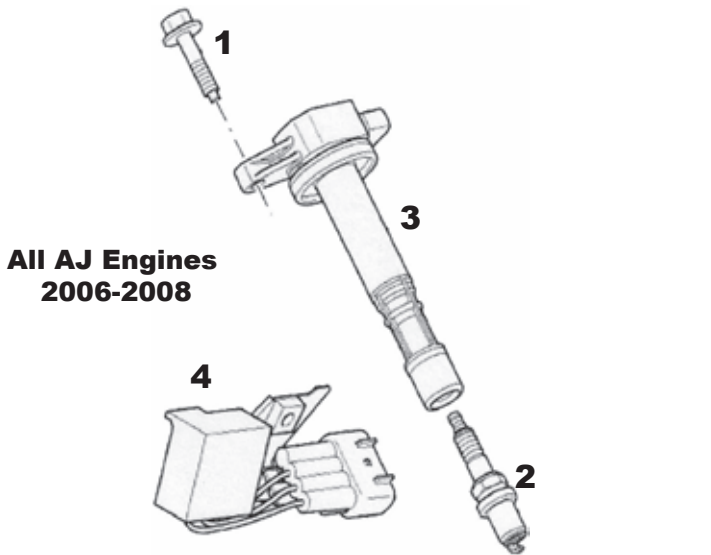

**B44 4.4L V8
 2002-2005**

- (1) Screw: WYP100210L
- (2) Heat Shield: NFA000010
- (3) Bolt: NAZ000010
- (4) Starter Motor: NAD000030

**All AJ Engines
 2006-2008**

- (1) Screw: DYP500200
- (2) Bolt, Upper: YYP500050
- (3) Bolt, Lower: FS110207L
- (4) Starter Motor: NAD500240
- (5) Solenoid Kit: LR005974
- (6) Heat Shield: NFA500070
- (7) Bracket: ABU760950

**All AJ Engines
 2006-2008**

- (1) Bolt: 4363582
- (2) Spark Plug: '06 4550157
'07-'08 LR005253
- (3) Coil Assembly: 4744015
- (4) Capacitor Assembly: VIN 5 LR004160
VIN 3 LR005578

**B44 4.4L V8
 2002-2005**

- (1) Nut: LR008340
- (2) Spark Plug: NLP000030
- (3) Connector: YPE000130
- (4) Coil Assembly: NEC000040
- (5) Connector Boot: LDR000410