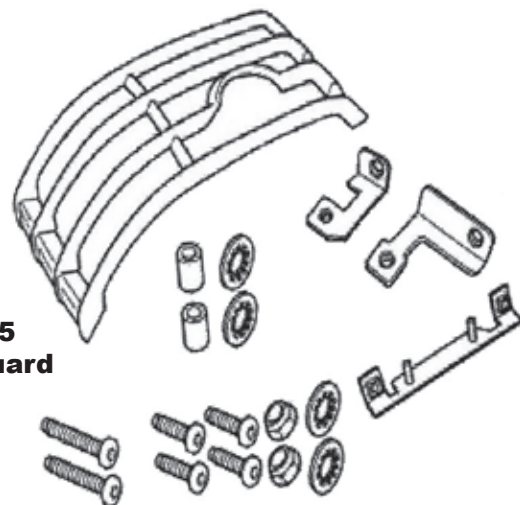

Aluminum Side Step Kit: '02-'08 GAR300

'02-'08
GAR300

Front Light Guards: RH VUB002430

LH VUB002420

'02-'05
Light Guard

Trailer Wiring Harness Kit: '02-'05 YWJ500012

'06-'08 YWJ500480

YWJ500480

YWJ500012

Carpet Mat Set*: Front Set (2) LMFP
Rear Set (1) LMTP
Cargo (1) LMCP

The Leader in Custom Floor Mats since 1978

*Available in Jet, Sand, Aspen, and Navy. Please specify color when ordering.
All carpet mat sets are made to order, and take 5 business days from order date to fill and ship.