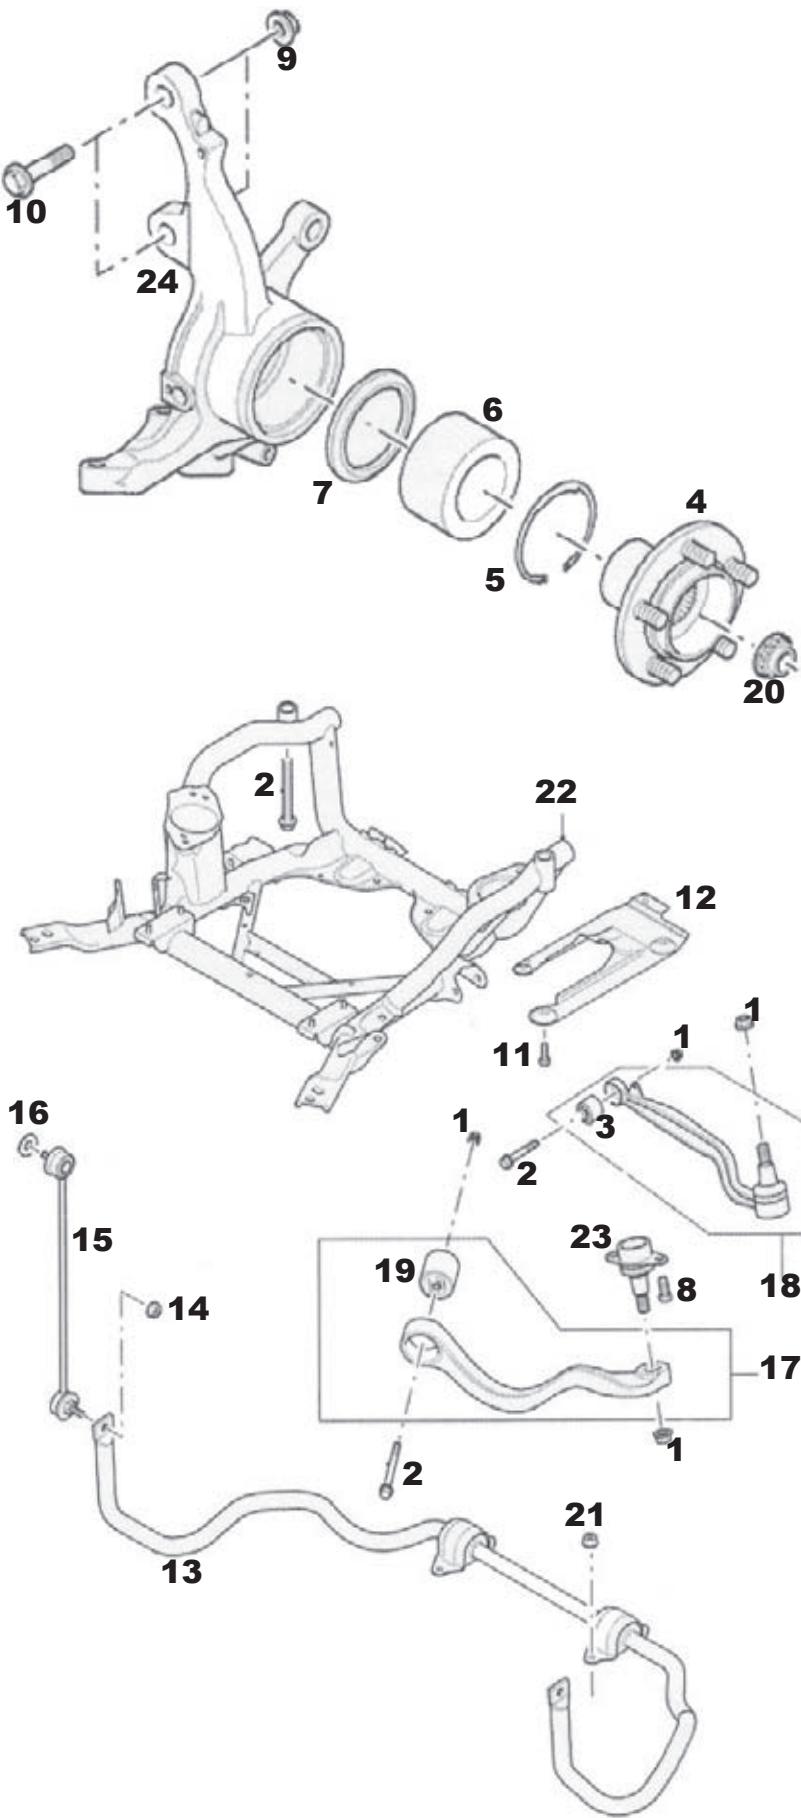

Front Crossmember Assembly

- (1) Nut: RYH501100
- (2) Bolt: KYG000040
- (3) Bushing: RBX000070
- (4) Hub Assembly: '02-Mid '04 RUC000021
Mid '04-'08 RUC000022
- (5) Circlip: RUE000010
- (6) Bearing: RLB000011
- (7) Spacer: RBD000010
- (8) Bolt: RYP000400
- (9) Nut: KYH000051
- (10) Bolt: KYG000030
- (11) Bolt: KYP000320
- (12) Plate: '02-'05 KRB000110
'06-'08 KRB000190
- (13) Sway Bar: B44 RBL000062
AJ 4.4L RBL500722
AJ 4.2L RBL500732
- (14) Nut: QYH100271
- (15) Link, Connecting: RBM000011
- (16) Nut: RYF000020
- (17) Upper Link Kit: RH RBJ000120
LH RBJ000130
- (18) Lower Link Kit: '02-'05 RBJ000062
'06-Mid '07 RBJ500710
Mid '07-'08 RBJ500920
- (19) Bushing: RBX000200
- (20) Nut: RUH100030
- (21) Nut: QYH105300
- (22) Front X-Member: KGB500121
- (23) Tie Rod End: RBK000012
- (24) Front Knuckle: '02-'05 RH RUB000161
'02-'05 LH RUB000171
'06-'08 RH RUB500220
'06-'08 LH RUB500010