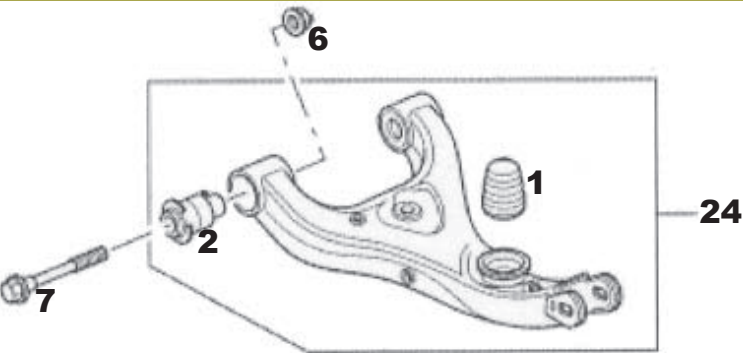

# Rear Knuckle Assembly

- (1) Bump Stop: KHW000010
- (2) Bushing: RGX000080
- (3) Bushing: RHF000260
- (4) Clip: RYV000010
- (5) Bushing: RBK000042
- (6) Nut: RYH000060
- (7) Bolt: RYP000081
- (8) Washer: RGI000011
- (9) Bolt: RYP000090
- (10) Bolt: '02-'04 RYP000070  
'05-'08 RYP000071
- (11) Nut: KYH000050
- (12) Bearing: RLB000011
- (13) Clip: RUE000010
- (14) Hub: To Mid '04 RUC000021  
From Mid '04 RUC000022
- (15) Nut: RUH100030
- (16) Bushing: RGX000071
- (17) Washer: WA600097
- (18) Knuckle Assembly: RH RLH000060  
LH RLH000070
- (19) Bolt: RYP000060
- (20) Bushing: RGX000060
- (21) Lower Control Arm: RH RGG000084  
LH RGG000094
- (22) Connector Arm: RGD500180
- (23) Bolt: RYP000100
- (24) Upper Control Arm: '02-'06 RH RGG000060  
LH RGG000070  
'07-'08 RH RGG500420  
LH RGG500430