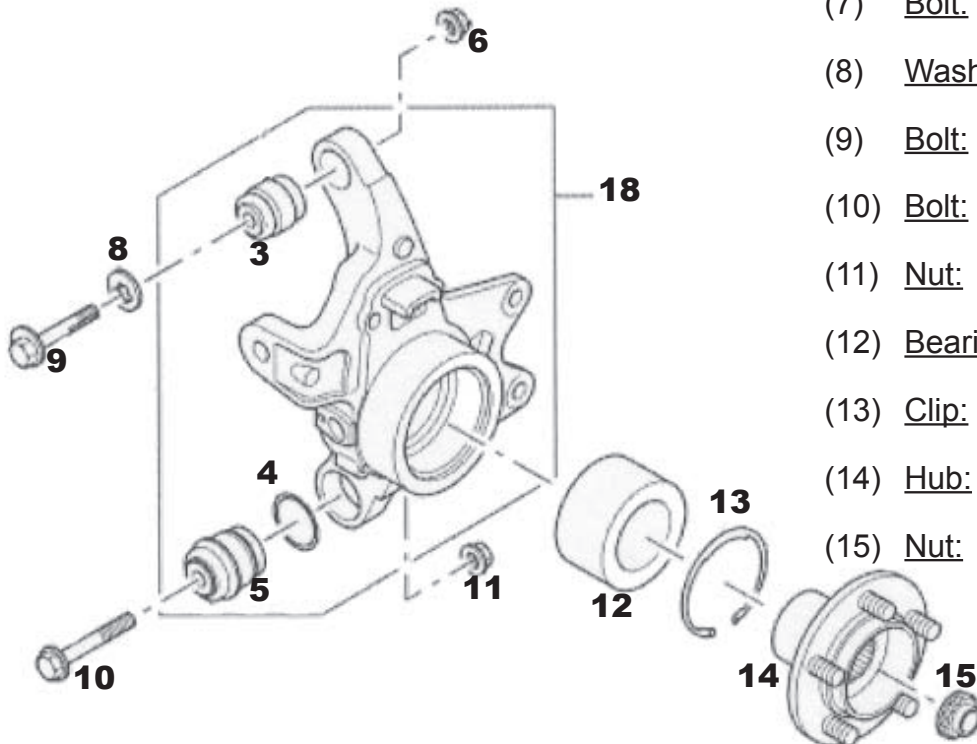

# Rear Knuckle Assembly

- (1) Bump Stop: KHW000010
- (2) Bushing: RGX000080
- (3) Bushing: RHF000260
- (4) Clip: RYV000010
- (5) Bushing: RBK000042
- (6) Nut: RYH000060
- (7) Bolt: RYP000081
- (8) Washer: RGI000011
- (9) Bolt: RYP000090
- (10) Bolt: '02-'04 RYP000070  
'05-'08 RYP000071
- (11) Nut: KYH000050
- (12) Bearing: RLB000011
- (13) Clip: RUE000010
- (14) Hub: To Mid '04 RUC000021  
From Mid '04 RUC000022
- (15) Nut: RUH100030
- (16) Bushing: RGX000071
- (17) Washer: WA600097
- (18) Knuckle Assembly: RH RLH000060  
LH RLH000070
- (19) Bolt: RYP000060
- (20) Bushing: RGX000060
- (21) Lower Control Arm: RH RGG000084  
LH RGG000094
- (22) Connector Arm: RGD500180
- (23) Bolt: RYP000100
- (24) Upper Control Arm: '02-'06 RH RGG000060  
LH RGG000070  
'07-'08 RH RGG500420  
LH RGG500430