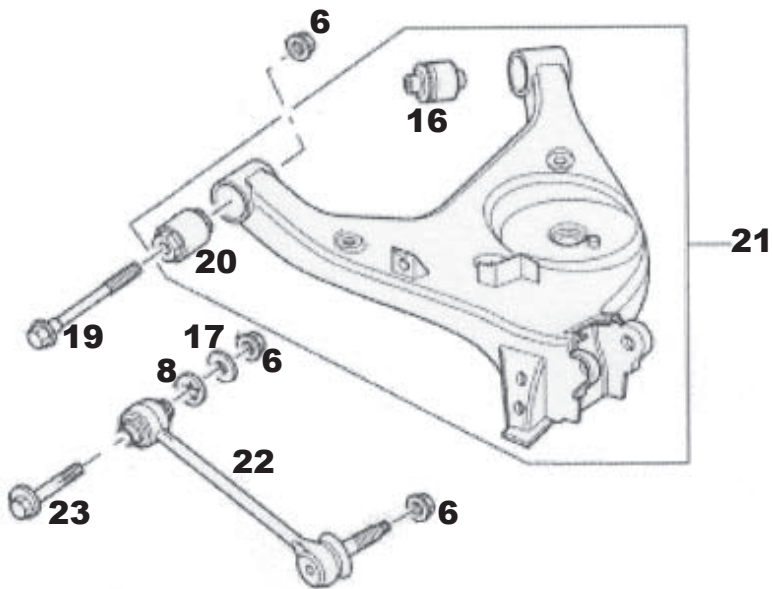

# Rear Knuckle Assembly

- (1) Bump Stop: KHW000010
- (2) Bushing: RGX000080
- (3) Bushing: RHF000260
- (4) Clip: RYV000010
- (5) Bushing: RBK000042
- (6) Nut: RYH000060
- (7) Bolt: RYP000081
- (8) Washer: RGI000011
- (9) Bolt: RYP000090
- (10) Bolt: '02-'04 RYP000070  
'05-'08 RYP000071
- (11) Nut: KYH000050
- (12) Bearing: RLB000011
- (13) Clip: RUE000010
- (14) Hub: To Mid '04 RUC000021  
From Mid '04 RUC000022
- (15) Nut: RUH100030
- (16) Bushing: RGX000071
- (17) Washer: WA600097
- (18) Knuckle Assembly: RH RLH000060  
LH RLH000070
- (19) Bolt: RYP000060
- (20) Bushing: RGX000060
- (21) Lower Control Arm: RH RGG000084  
LH RGG000094
- (22) Connector Arm: RGD500180
- (23) Bolt: RYP000100
- (24) Upper Control Arm: '02-'06 RH RGG000060  
LH RGG000070  
'07-'08 RH RGG500420  
LH RGG500430