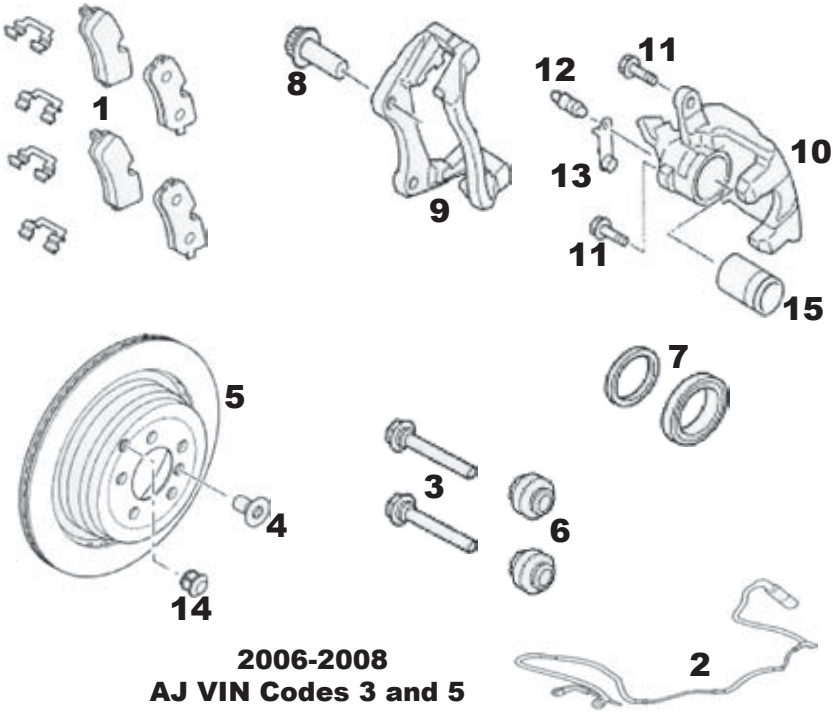

Rear Assembly

**2006-2008
AJ VIN Codes 3 and 5**

- (1) Rear Pads: SFP500140
- (2) Wear Sensor Cable: SOE500030
- (3) Pad Retainer Pin Kit: SMN500040
- (4) Disc Set Screw: SDG100000
- (5) Rear Disc: SDB500202
- (6) Boot: SEE500030
- (7) Caliper Seal Kit: SMN500030
- (8) Caliper Cage Bolt: SYP000121
- (9) Caliper Cage: SXP500060
- (10) Caliper Assembly: RH SOB500042
LH SOB500052
- (11) Slide Pin Screw: SMV500010
- (12) Bleed Screw: SYP500040
- (13) Bleed Screw Cap: SEE500100
- (14) Plug: SOD000010
- (15) Piston Kit: STC1908

**2002-2008
All Models**

- (1) Emergency Brake Shoes: SFS000051
- (2) Brake Adjuster: SXS000010
- (3) Lower Spring: SMK000010
- (4) Upper Spring: SMK500010
- (5) Brake Adjuster: SXR000011
- (6) Shoe Hold Down: SMK000020