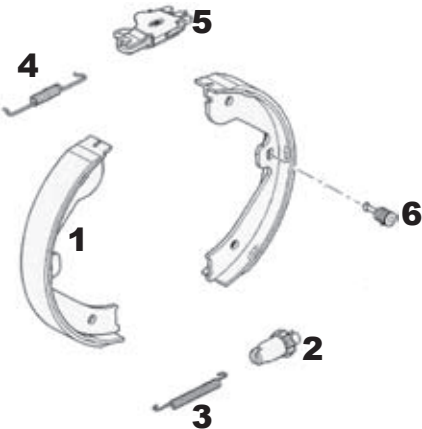

Rear Assembly

**2006-2008
AJ VIN Codes 3 and 5**

- (1) Rear Pads: SFP500140
- (2) Wear Sensor Cable: SOE500030
- (3) Pad Retainer Pin Kit: SMN500040
- (4) Disc Set Screw: SDG100000
- (5) Rear Disc: SDB500202
- (6) Boot: SEE500030
- (7) Caliper Seal Kit: SMN500030
- (8) Caliper Cage Bolt: SYP000121
- (9) Caliper Cage: SXP500060
- (10) Caliper Assembly: RH SOB500042
LH SOB500052
- (11) Slide Pin Screw: SMV500010
- (12) Bleed Screw: SYP500040
- (13) Bleed Screw Cap: SEE500100
- (14) Plug: SOD000010
- (15) Piston Kit: STC1908

**2002-2008
All Models**

- (1) Emergency Brake Shoes: SFS000051
- (2) Brake Adjuster: SXS000010
- (3) Lower Spring: SMK000010
- (4) Upper Spring: SMK500010
- (5) Brake Adjuster: SXR000011
- (6) Shoe Hold Down: SMK000020