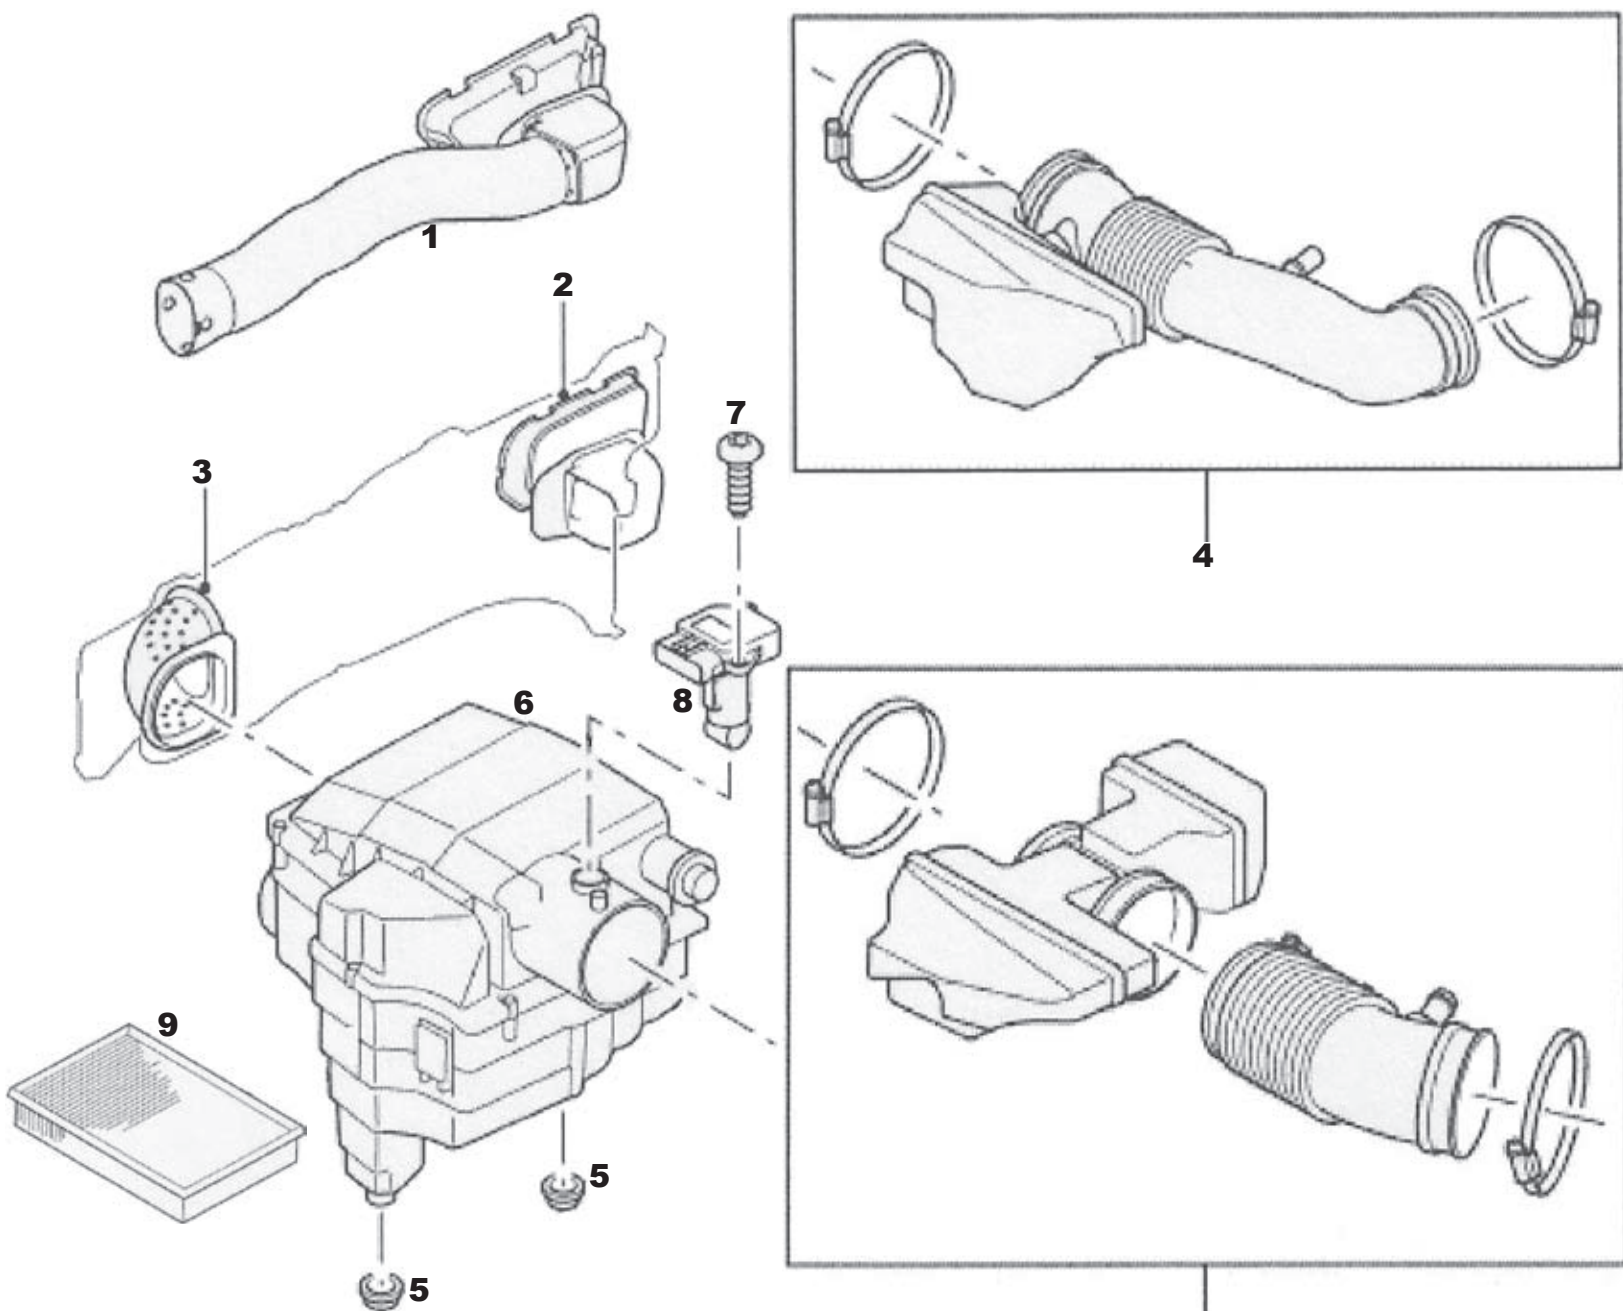

Air Induction System

- | | | | |
|--------------------------------|--------------|-----------------------------------|--------------|
| (1) <u>Air Inlet Duct:</u> | PHD500510 | (6) <u>Air Box:</u> | V6 PHB500161 |
| (2) <u>Bracket, Air Inlet:</u> | PHD000705 | (7) <u>Screw:</u> | PYP500060 |
| (3) <u>Right Angle Duct:</u> | PHD000714 | (8) <u>Sensor, Mass Air Flow:</u> | PHF000140 |
| (4) <u>Air Duct:</u> | V6 PHD000746 | (9) <u>Air Filter:</u> | PHE000112 |
| (5) <u>Grommet:</u> | V8 PHD500025 | | |
| | PJQ500012 | | |