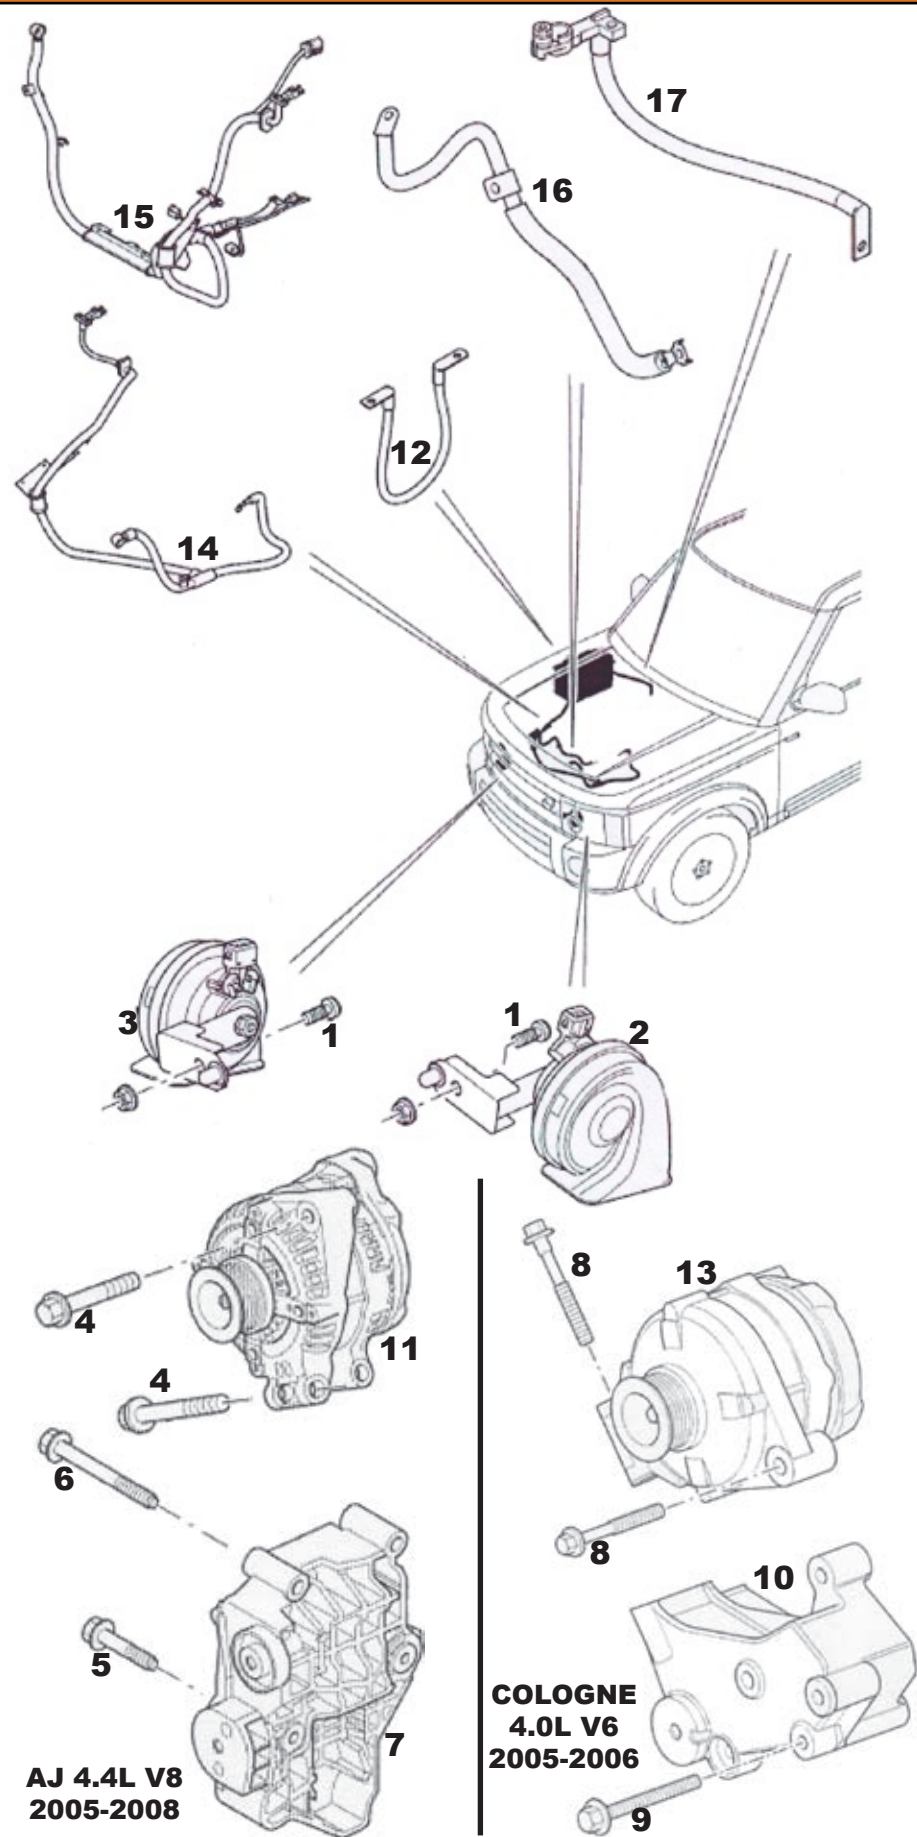

Charging System & Horn

- (1) Bolt: EHV500010
- (2) Horn, Low: YEB500080
- (3) Horn, High: YEB500170
- (4) Bolt: FB110151L
- (5) Bolt: FB108077
- (6) Bolt: FB108167
- (7) Mounting Assembly: YLU500151
- (8) Bolt: FB110151L
- (9) Bolt: FB110227
- (10) Bracket Assembly: PQU500022
- (11) Alternator: YLE500390
- (12) Cable, Fuse Box: YTA500670
- (13) Alternator: YLE500240
- (14) Cable, Positive V8: '05 YTA500370
'06-'08 YTA500511
- (15) Cable, Positive V6: YSB500520
- (16) Cable, Noise Cancelation: V8 YTB500260
V6 YTB500270
- (17) Cable, Ground: YTB500300

**AJ 4.4L V8
2005-2008**

**COLOGNE
4.0L V6
2005-2006**