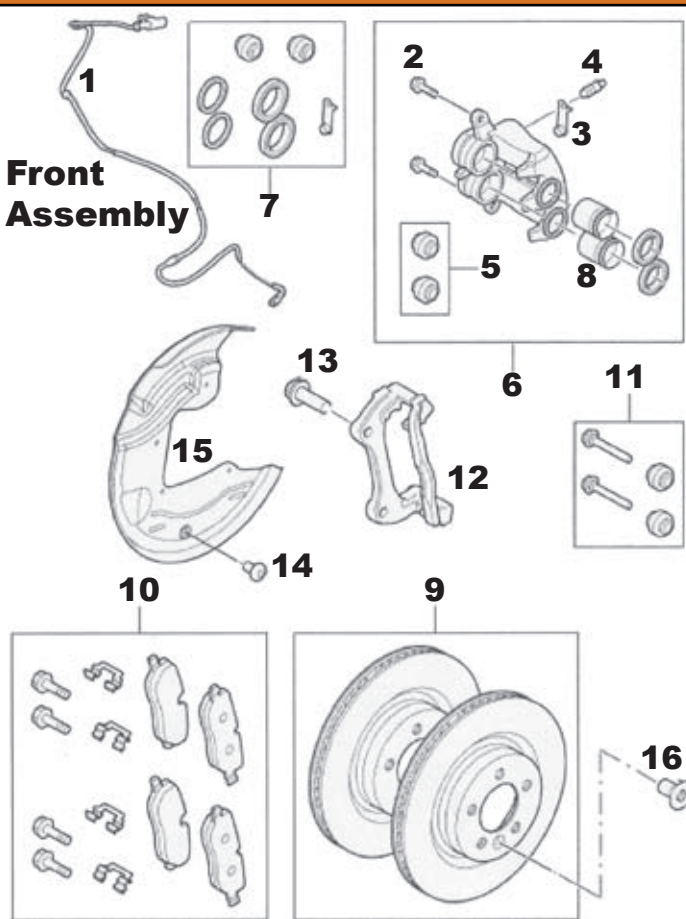

Brakes

Front Assembly

- (1) Pad Wear Sensor: SEM500070
- (2) Bolt, Caliper: SMV500010
- (3) Bleed Screw Cap: SEE500100
- (4) Bleed Screw: RTC1115
- (5) Seals: SEE500030
- (6) Caliper: RH SEG500040
LH SEG500050
- (7) Seal Kit: SEE500010
- (8) Pistons: STC1918
- (9) Rotors: V8 SDB000614
V6 SDB000604
- (10) Pads: SFP500010
- (11) Pins: SEE500020
- (12) Caliper Cage: V8 SEH500013
V6 SEH500012
- (13) Bolt, Cage: SYG000012
- (14) Screw, Backing Plate: SYP500020
- (15) Backing Plate: RH SEC000162
LH SEC000172
- (16) Screw, Rotor: SYP100241

Rear Assembly

- (1) Bleed Screw Cap: SEE500100
- (2) Bleed Screw: RTC1115
- (3) Bolt, Caliper: SMV500010
- (4) Pistons: STC1908
- (5) Seals: SEE500030
- (6) Pad Wear Sensor: SOE000025
- (7) Screw, Rotor: SYP100241
- (8) Misc. Hardware: SOD000010
- (9) Pins: SMN500040
- (10) Rotors: V8 SDB000646
V6 SDB000636
- (11) Caliper: RH SOB500042
LH SOB500052
- (12) Seal Kit: SMN500030
- (13) Bolt, Cage: SYG000013
- (14) Caliper Cage: V8 SXP500014
V6 SXP500013
- (15) Pads: SFP500140