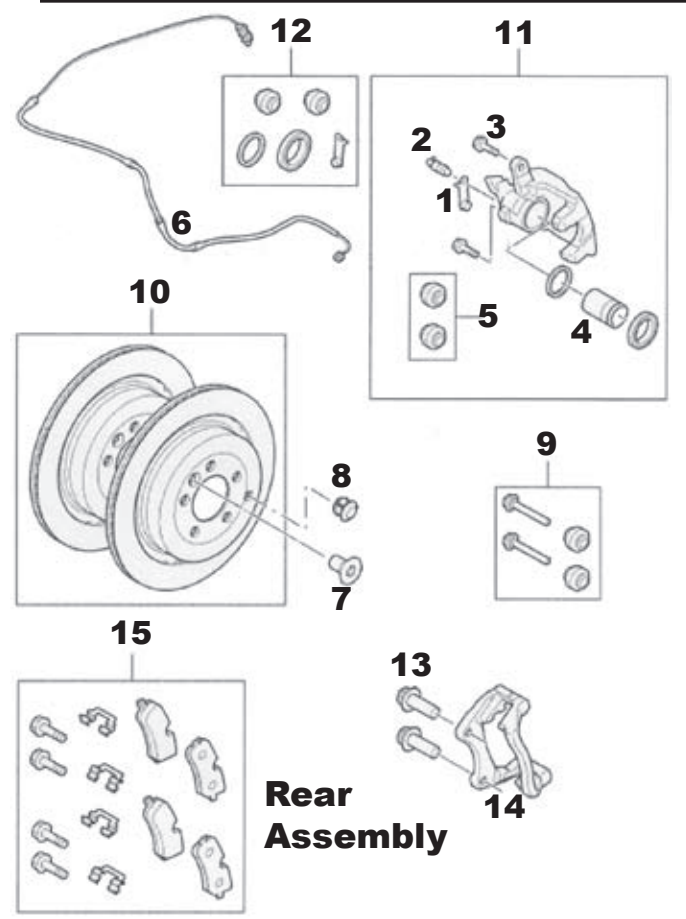

Brakes

Front Assembly

- (1) Pad Wear Sensor: SEM500070
- (2) Bolt, Caliper: SMV500010
- (3) Bleed Screw Cap: SEE500100
- (4) Bleed Screw: RTC1115
- (5) Seals: SEE500030
- (6) Caliper: RH SEG500040
LH SEG500050
- (7) Seal Kit: SEE500010
- (8) Pistons: STC1918
- (9) Rotors: V8 SDB000614
V6 SDB000604
- (10) Pads: SFP500010
- (11) Pins: SEE500020
- (12) Caliper Cage: V8 SEH500013
V6 SEH500012
- (13) Bolt, Cage: SYG000012
- (14) Screw, Backing Plate: SYP500020
- (15) Backing Plate: RH SEC000162
LH SEC000172
- (16) Screw, Rotor: SYP100241

Rear Assembly

- (1) Bleed Screw Cap: SEE500100
- (2) Bleed Screw: RTC1115
- (3) Bolt, Caliper: SMV500010
- (4) Pistons: STC1908
- (5) Seals: SEE500030
- (6) Pad Wear Sensor: SOE000025
- (7) Screw, Rotor: SYP100241
- (8) Misc. Hardware: SOD000010
- (9) Pins: SMN500040
- (10) Rotors: V8 SDB000646
V6 SDB000636
- (11) Caliper: RH SOB500042
LH SOB500052
- (12) Seal Kit: SMN500030
- (13) Bolt, Cage: SYG000013
- (14) Caliper Cage: V8 SXP500014
V6 SXP500013
- (15) Pads: SFP500140