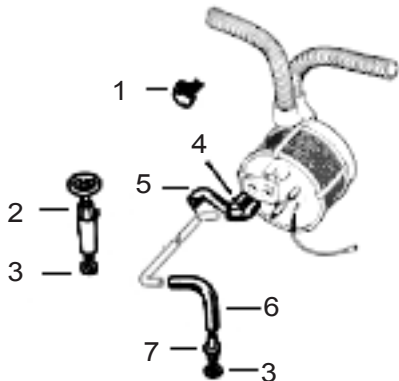

- | | | |
|---|--------------------------------|----------|
| 1 | Switch | 1H9077L |
| 2 | Defroster tubing | 345581 |
| 3 | Hose, heater to valve | 90569156 |
| 4 | Hose to return pipe | 569154 |
| 5 | Pipe, return | 90569153 |
| 6 | Hose, return pipe to engine | 596155 |
| 7 | Hose fitting, return to engine | 624091 |
| 8 | Washer, sealing | 213960 |
| 9 | Valve, coolant flow | 88G588L |

- | | | |
|---|-------------------------------|---------|
| 1 | Switch, rheostat | RTC462 |
| 2 | Valve, coolant flow | 88G588L |
| 3 | Washer, sealing | 213960 |
| 4 | Hose, heater to return pipe | 234063 |
| 5 | Hose, valve to heater | 269567 |
| 6 | Hose, return pipe to engine | 509754 |
| 7 | Hose fitting, return to block | 624091 |

External Mirrors

Mirror Heads

- | | | |
|------------------------------------------------------------------------------------|-----------------------------------------------------------------------------------|--------------------|
|  | Round mirror head
(5" dia, slightly convex) | 606187 |
|  | Rectangular mirror head
Slightly convex
(7.5" X 6.75") | STC3212 |
|  | Defender style mirror head
(8-1/4" X 5-1/2")
Flat mirror
Slightly convex | ALR4626
MTC5084 |

Mirror Arms

- | | | |
|--------------------------------------------------------------------------------------|-------------------------------------------------------------------------------------------------------|---------------------------------|
|  | Ser II, IIA arm & mirror
fits front fenders & top door
hinges with mounting hole | 562912 |
|  | Ser. III mirror arm | NLA |
|  | Defender mirror arm
Fits to Defender top door hinge
Fixing bolt (2 req)
Nylon locker (2 req) | MTC5083
SE604071L
MRC1979 |