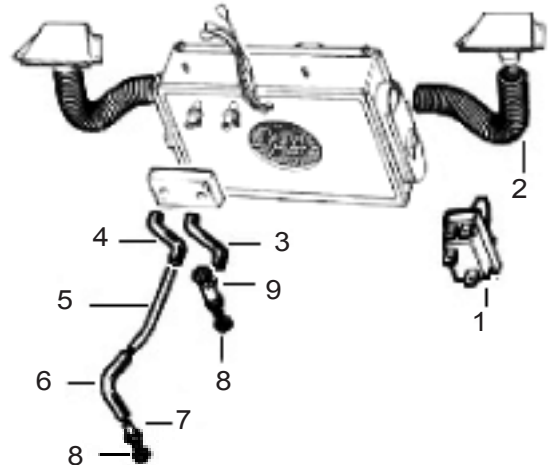

- | | | |
|---|--------------------------------|----------|
| 1 | Switch | 1H9077L |
| 2 | Defroster tubing | 345581 |
| 3 | Hose, heater to valve | 90569156 |
| 4 | Hose to return pipe | 569154 |
| 5 | Pipe, return | 90569153 |
| 6 | Hose, return pipe to engine | 596155 |
| 7 | Hose fitting, return to engine | 624091 |
| 8 | Washer, sealing | 213960 |
| 9 | Valve, coolant flow | 88G588L |

- | | | |
|---|-------------------------------|---------|
| 1 | Switch, rheostat | RTC462 |
| 2 | Valve, coolant flow | 88G588L |
| 3 | Washer, sealing | 213960 |
| 4 | Hose, heater to return pipe | 234063 |
| 5 | Hose, valve to heater | 269567 |
| 6 | Hose, return pipe to engine | 509754 |
| 7 | Hose fitting, return to block | 624091 |

External Mirrors

Mirror Heads

- | | | |
|------------------------------------------------------------------------------------|-----------------------------------------------------------------------------------|--------------------|
|  | Round mirror head
(5" dia, slightly convex) | 606187 |
|  | Rectangular mirror head
Slightly convex
(7.5" X 6.75") | STC3212 |
|  | Defender style mirror head
(8-1/4" X 5-1/2")
Flat mirror
Slightly convex | ALR4626
MTC5084 |