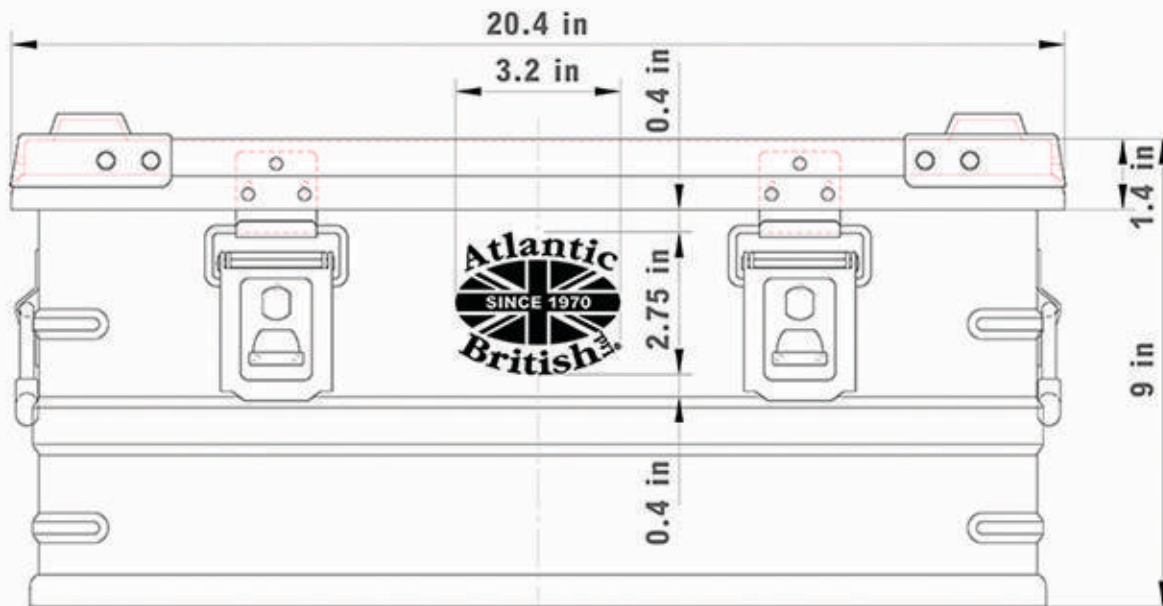

# Atlantic British 30 Liter Case Exterior Dimensions KCS-SB-E30

• [www.RoverParts.com](http://www.RoverParts.com) • 800.533.2210