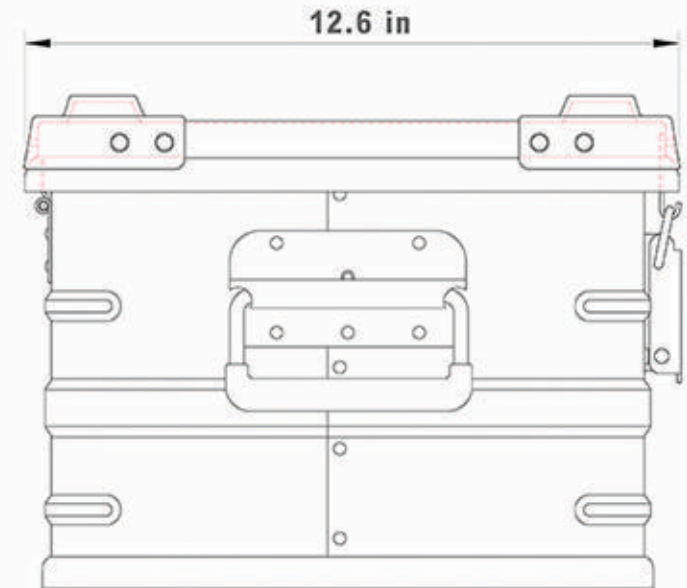

# Atlantic British 30 Liter Case Exterior Dimensions KCS-SB-E30

• [www.RoverParts.com](http://www.RoverParts.com) • 800.533.2210