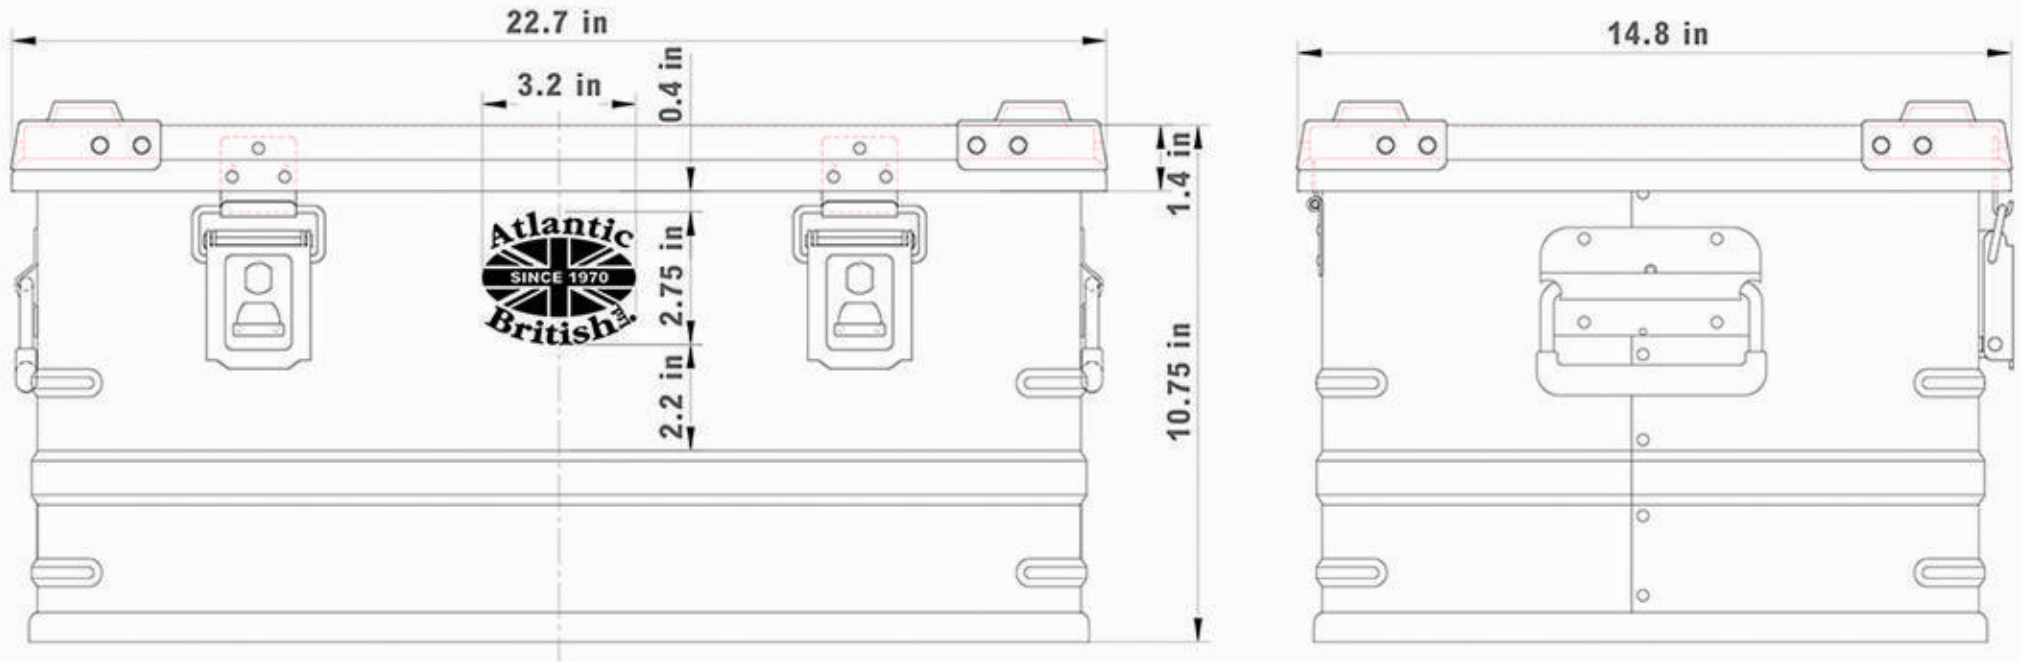

Atlantic British 50 Liter Case Exterior Dimensions KCS-SB-E50

• www.RoverParts.com • 800.533.2210