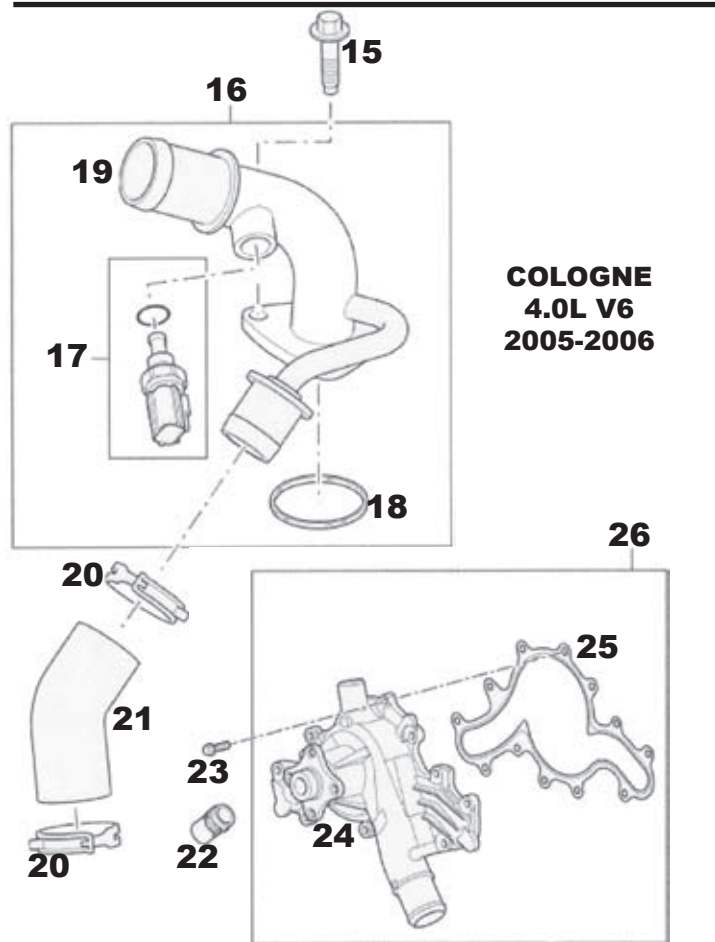

# Cooling System Components

- (1) Bolt, Water Pump: 4537592
- (2) Gasket, Water Pump: 4575903
- (3) Bolt, Water Inlet Pipe: 4378449
- (4) Water Inlet Assembly: LR005631
- (5) O-Ring: 4359953
- (6) Sealing Ring 4024557
- (7) Water Inlet: PEH500140
- (8) Seal: 4413478
- (9) Sensor, Water Temp: 4603183
- (10) Thermostat: LR005765
- (11) Water Pump Assembly: 4575902
- (12) Seal: 4362513
- (13) Water Inlet Pipe: 4624378
- (14) Bolt: 4558527
- (15) Bolt: 4341356
- (16) Water Inlet Assembly: 4557904
- (17) Sensor, Water Temp: 4537712
- (18) Seal Ring: 4537669
- (19) Water Inlet Pipe: 4557904
- (20) Clamp: 1093094
- (21) Hose: 1038353
- (22) Cap: 4585558
- (23) Bolt: 4558527
- (24) Water Pump: 4741275
- (25) Gasket, Water Pump: 1106473
- (26) Water Pump Assembly: 1386525