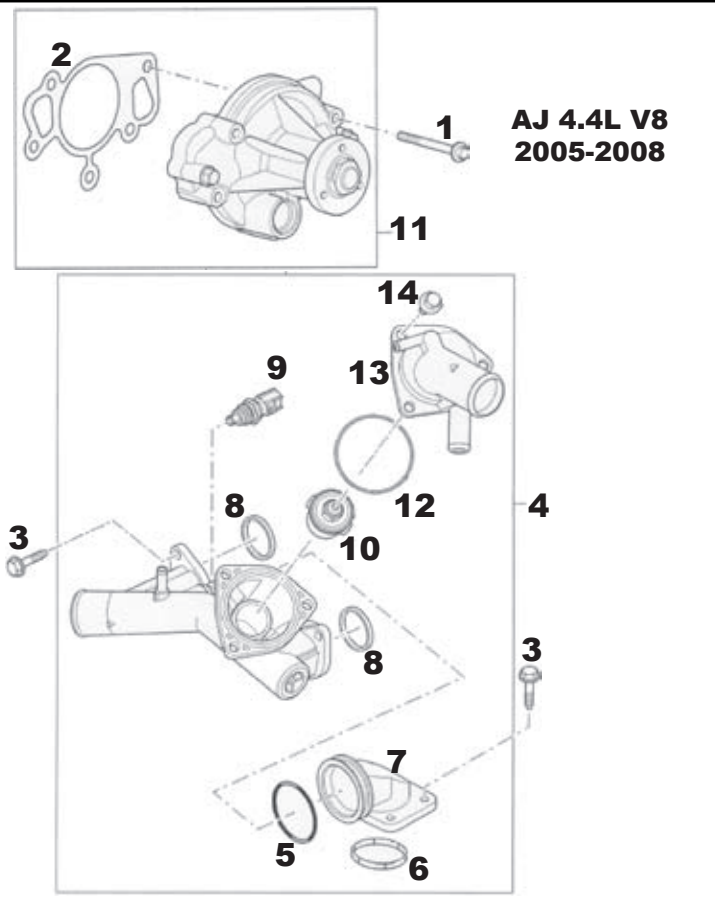

# Cooling System Components

- (1) Bolt, Water Pump: 4537592
- (2) Gasket, Water Pump: 4575903
- (3) Bolt, Water Inlet Pipe: 4378449
- (4) Water Inlet Assembly: LR005631
- (5) O-Ring: 4359953
- (6) Sealing Ring 4024557
- (7) Water Inlet: PEH500140
- (8) Seal: 4413478
- (9) Sensor, Water Temp: 4603183
- (10) Thermostat: LR005765
- (11) Water Pump Assembly: 4575902
- (12) Seal: 4362513
- (13) Water Inlet Pipe: 4624378
- (14) Bolt: 4558527
- (15) Bolt: 4341356
- (16) Water Inlet Assembly: 4557904
- (17) Sensor, Water Temp: 4537712
- (18) Seal Ring: 4537669
- (19) Water Inlet Pipe: 4557904
- (20) Clamp: 1093094
- (21) Hose: 1038353
- (22) Cap: 4585558
- (23) Bolt: 4558527
- (24) Water Pump: 4741275
- (25) Gasket, Water Pump: 1106473
- (26) Water Pump Assembly: 1386525